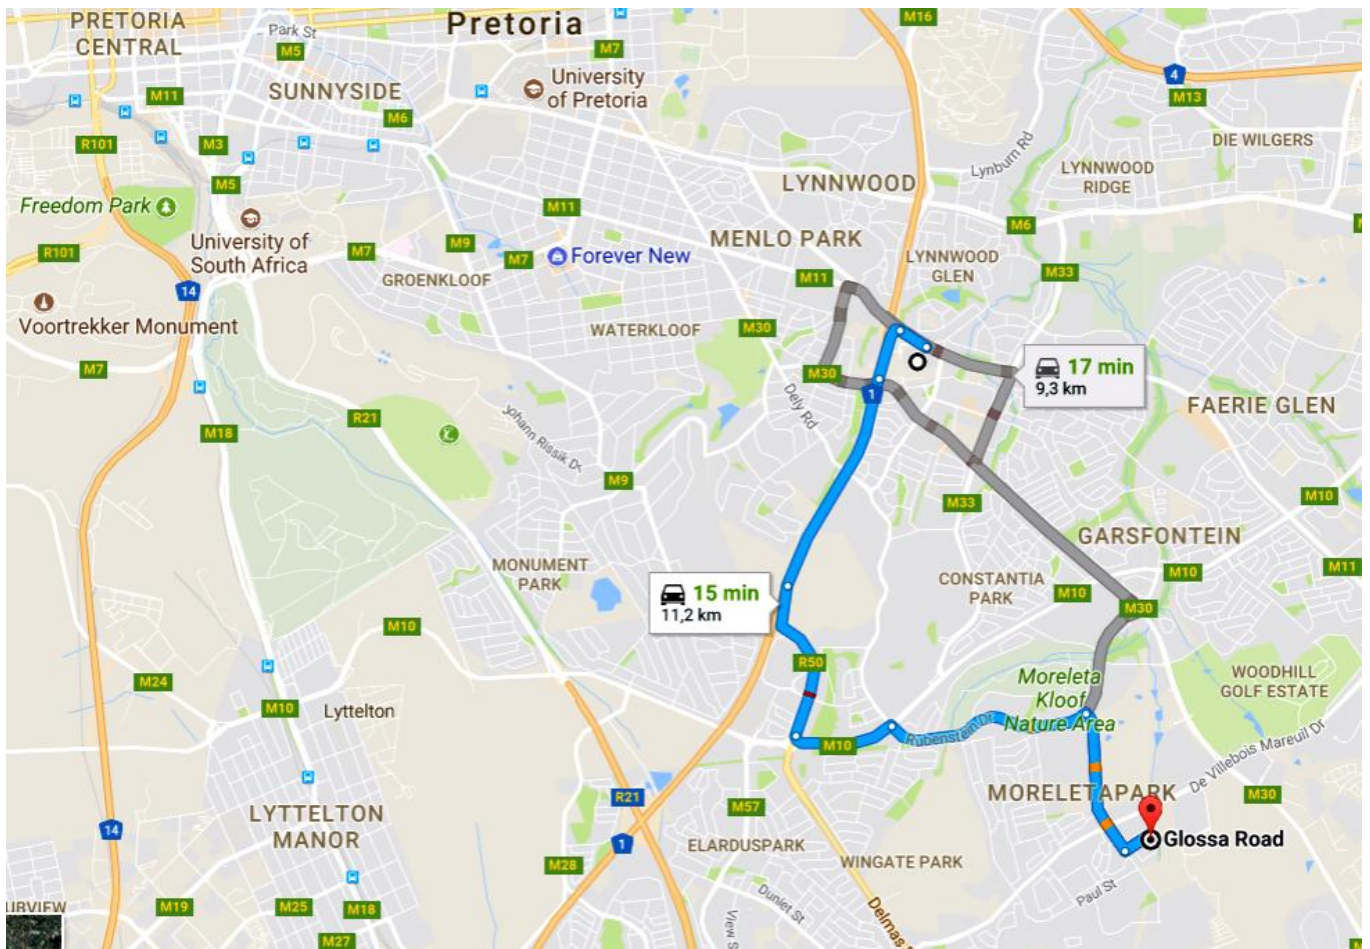

# Directions to Wolvaardt Inc Attorneys, 870 Glossa Rd., Moreleta Park X9, Pretoria

Tel 012 997 6200 / 1904 / 2158

Note that our offices are located within a security area (no access from De Villebois Mareuil Ave), with the main gate at the corner of Wekker Rd. and Mary Ethol Str, Moreleta Park. After signing in with your driver's license, carry on until the T-junction. Turn left and proceed in Glossa Rd. until you see our office on the right.

Ons kantore is geleë binne 'n afgebakende sekuriteitsgebied met geen ingang vanuit De Villebois Mareuil Rylaan. Die ingang tot die sekuriteitsgebied is geleë op die hoek van Wekkerweg en Mary Ethol-straat. Sodra u by die sekuriteit ingeteken het met u bestuurslisensie, ry u reguit tot by die T-aansluiting. Draai links in Glossa Weg en ry tot u ons kantore aan die regterkant vind.

## 1. Directions from Menlyn Mall, using Garstfontein Rd

16 min (7.9 km)

via Garstfontein Rd/M30  
Fastest route, the usual traffic

1.9 km

- ⤴️ Turn left onto Solomon Mahlangu Dr/M10

1.2 km

- ↘️ Use the right 2 lanes to turn right onto Rubenstein Dr

2.4 km

- ✓ Continue on Wekker Rd. Drive to Glossa Rd

4 min (2.2 km)

- 📍 At the roundabout, take the 2nd exit onto Wekker Rd